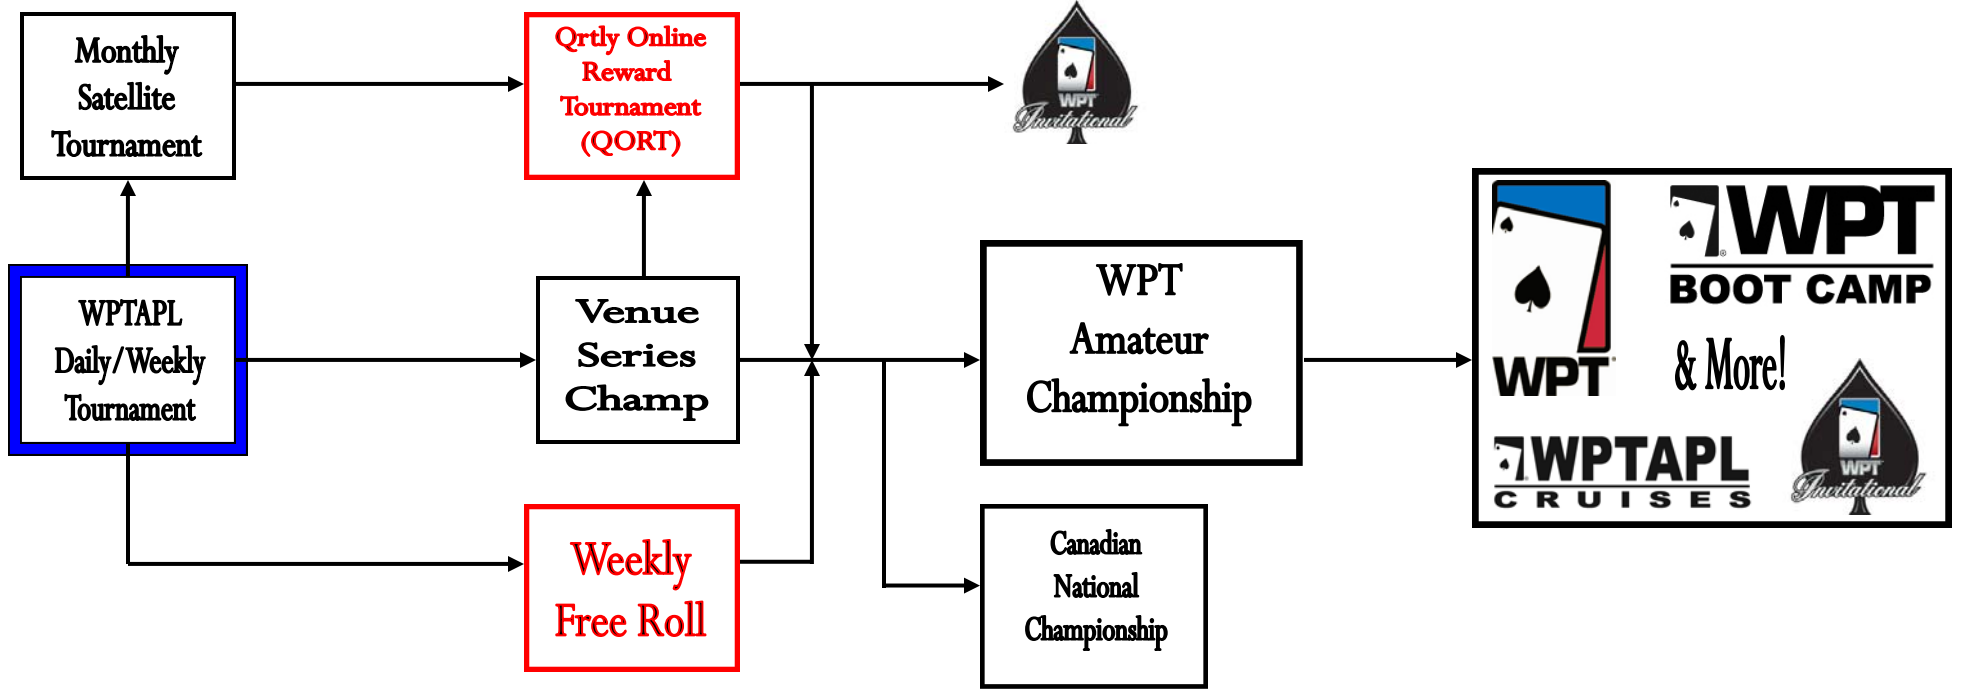

Black = Live Event
(Live events award WPTAPL ranking points)

Red = Online Event
(online events DO NOT award WPTAPL ranking points)

PLEASE NOTE: For complete details on advancement criteria please review the WPTAPL 2010 Official Advancement and League Structure document available at WPTAPL.com

WPTAPL Qrtly Online Event

WPTAPL Qrtly Online Event

WPTAPL Qrtly Online Event

WPTAPL Qrtly Online Event

WPT Amateur Championship April, 2011

Jan 10	Feb 10	Mar 10	Apr 10	May 10	Jun 10	Jul 10	Aug 10	Sep 10	Oct 10	Nov 10	Dec 10	Jan 11	Feb 11	Mar 11	Apr 11	May 11	Jun 11
--------	--------	--------	--------	--------	--------	--------	--------	--------	--------	--------	--------	--------	--------	--------	--------	--------	--------

ClubWPT Online events may qualify players for the WPTAC (Subscription required)

Affiliate Leagues may qualify players for the QORT & WPTAC